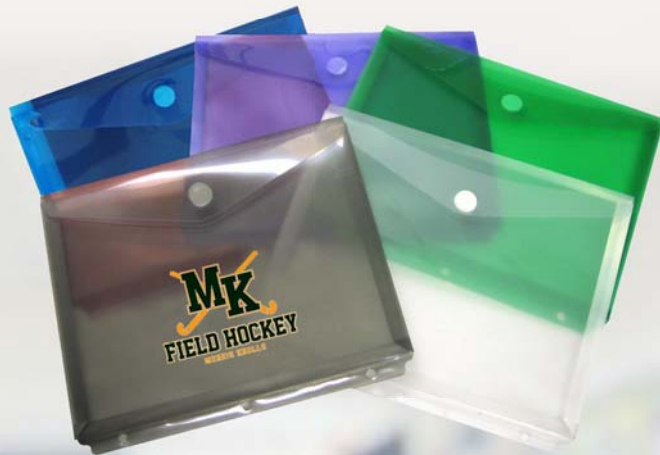

BACK TO SCHOOL

In-Stock
READY
TO SHIP

Supplies for Students & Teachers

SE276 2-Pocket Presentation Folder

Size: 9 1/2"W x 12"H

Color: blue, smoke, green, yellow

Quantity	120	240	1200	2400
Price(R)	\$2.69	\$2.69	\$2.35	\$2.15

SF925 Binder Pouch Velcro Closure

Size: 9 3/4"W x 11 3/4"H x 1 1/8"D

Color: clear, blue, smoke, purple, green

Quantity	120	240	1200	2400
Price(R)	\$1.99	\$1.89	\$1.79	\$1.69

SE343 Envelope Tuck-In Closure

Size: 9"W x 12"H

Color: clear, blue, smoke, purple, red, yellow

Quantity	120	240	1200	2400
Price(R)	\$2.19	\$2.09	\$1.89	\$1.79

SF921 Check Size Envelope Horizontal

Size: 10"W x 5 1/4"H x 1 1/8"D

Color: clear, blue, smoke, purple, red, yellow